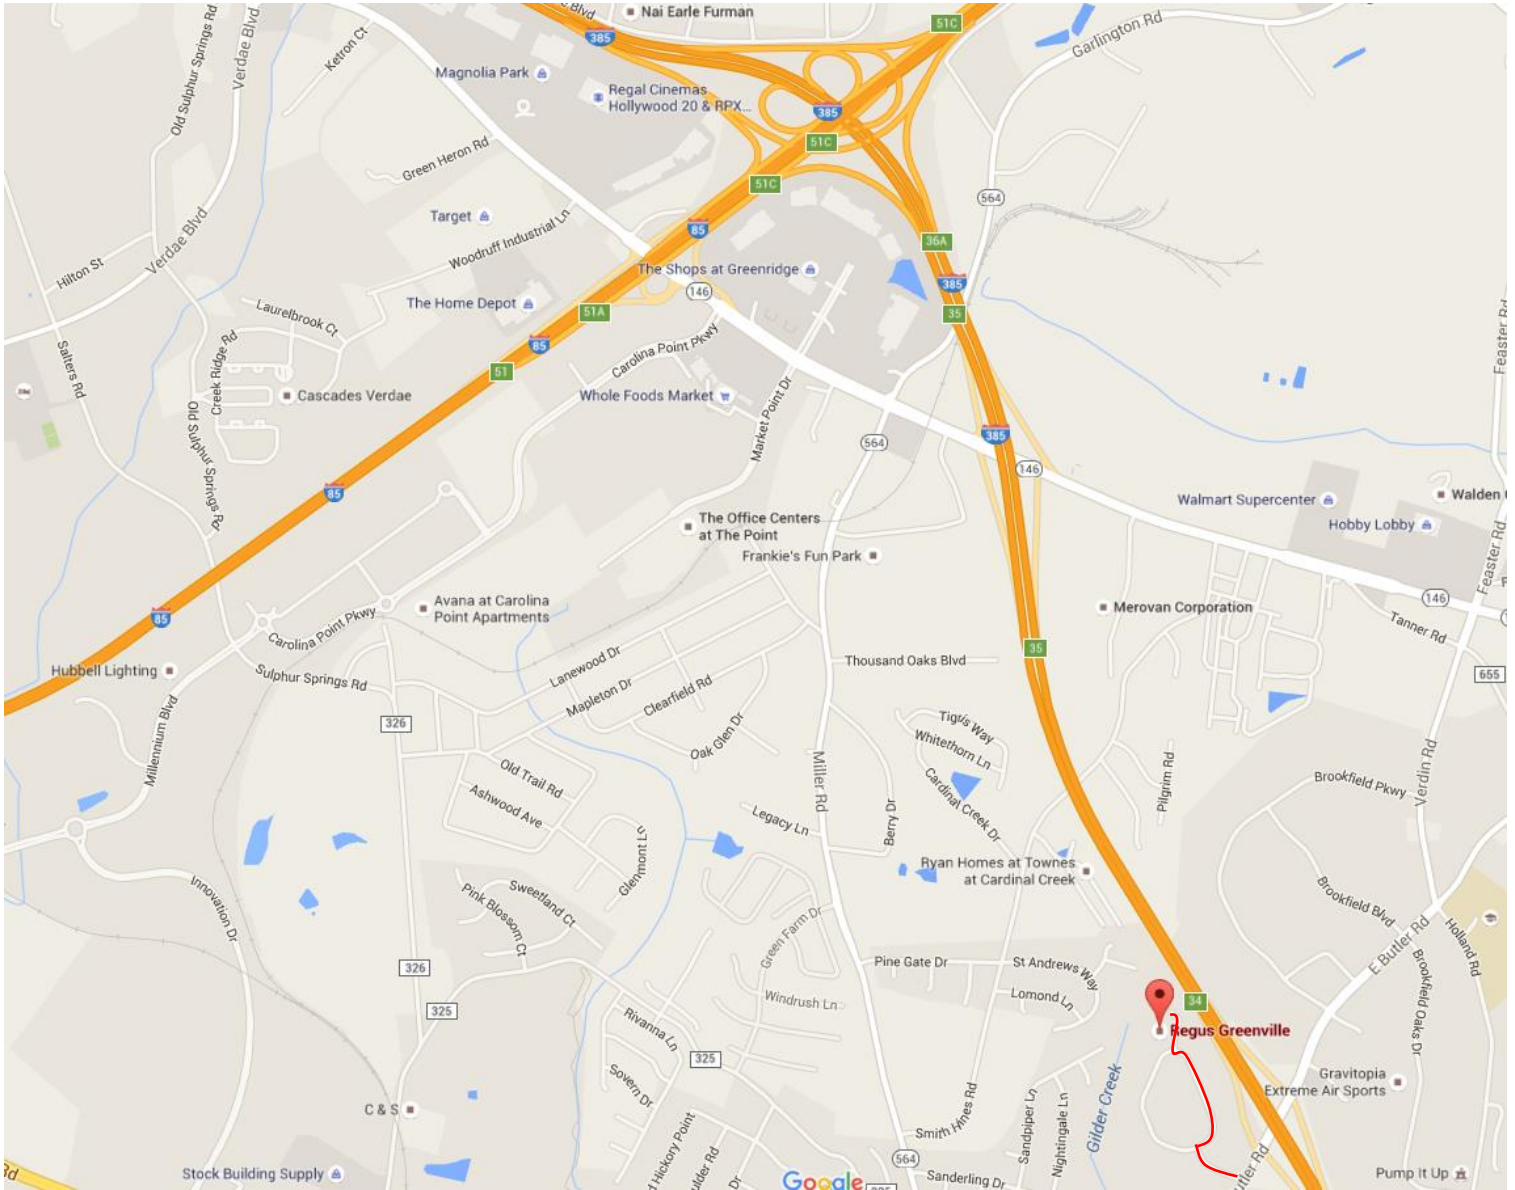

Physical Address: 128 Millport Circle, Suite 200, Greenville, SC 29607 **Phone:** 1-800-715-4755

From I-385 North:

Take **Exit 34** (E Butler Road) and turn right onto E Butler Road.
Turn right onto Rothwell Drive.
Turn right onto Millport Circle and follow Millport Circle to the Regus Office Building.
Take the elevators inside the building to the second floor.

From I-385 South:

Take **Exit 34** (E Butler Road) and turn left onto E Butler Road.
Turn right onto Rothwell Drive.
Turn right onto Millport Circle and follow Millport Circle to the Regus Office Building.
Take the elevators inside the building to the second floor.